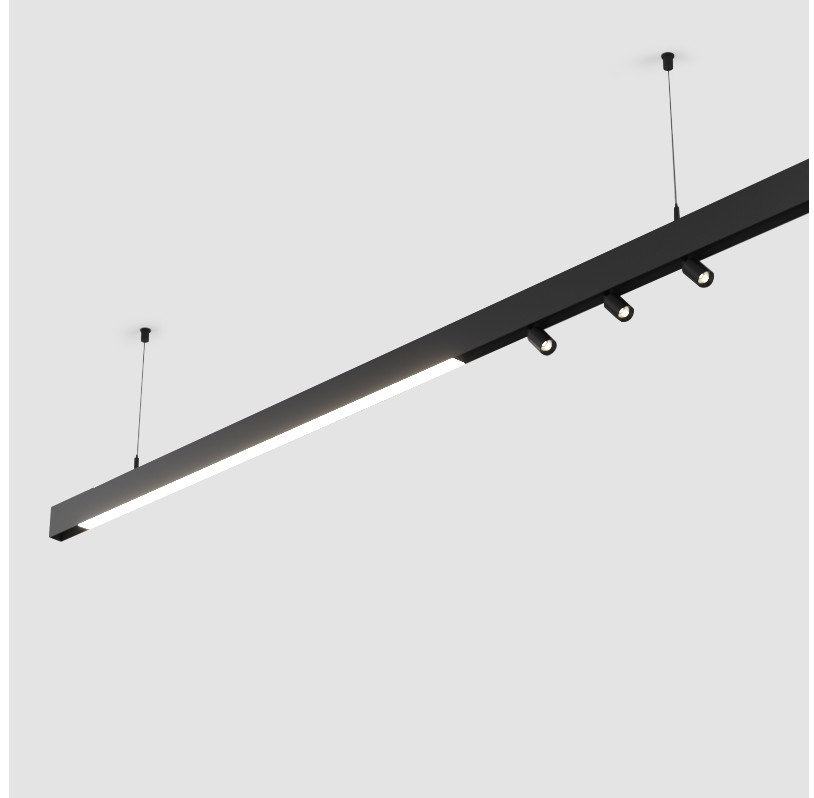

CLICKTRACK 30 TRACK

A3CLK30-SUS-SYS

base number

1. To build a product code in our configurator select the specify button on the base model # product page
2. To build a manual product code on this datasheet choose from the options listed below in blue font and add the suffix to the base model #

GENERAL

Series: Clicktrack
Subseries: Clicktrack 30
Partner: Prolicht
Division: Architectural
Installation: Track
Product Type: Track System Low Voltage
Mounting Location: Ceiling

PHYSICAL

Fixture Finish: SSR / BKV / CWI / CRY / HAB / UFT / ITA / RUA / FTG / MYG / LOD / PUS / FRO / FUP / KIA / POP / BLS / SPG / MEY / GOH / CHC / COM / ABZ / JAG / OBR / MOS / ROR
Fixture Material: Extruded Aluminum

ELECTRICAL

Lamp Type: LED (Zhaga Standard)
Dimming: 0-10V Dimming
Driver Included: No
Driver Type: Constant Voltage - Universal
Input Voltage (V): 120 - 277
Constant Voltage (V): 48

LED

Lamp Life (hrs): 50000
Upon Request: Special Color Temperature Special LED RGB-W Tunable

OPTICAL

Upon Request: Special Beam Angle

RATINGS AND CERTIFICATIONS

Certified By: Certified for North American Standards
IP rating: IP20

PROJECT	_____
TYPE	_____
SPECIFIER	_____
QUANTITY	_____
DATE	_____